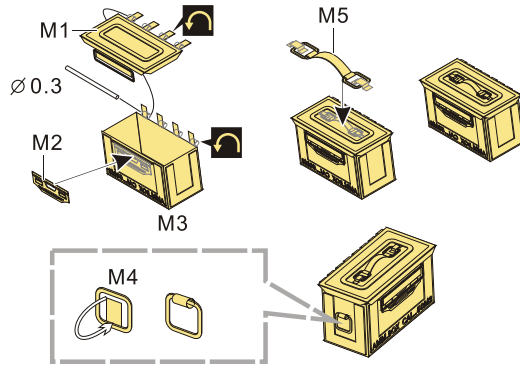

# WWII US ARMY Cal .50 M2 Ammunition Can

## 二战美军旧款M2机枪弹药箱

[For GP]

 弧度卷曲  
radial bending

 另一侧相同制作  
repeat on opposite side

© 2003-2024 SHANGHAI VOYAGERMODEL Co.,LTD

**VOYAGERMODEL**®  
The Best Upgrade Solution

沃雅®