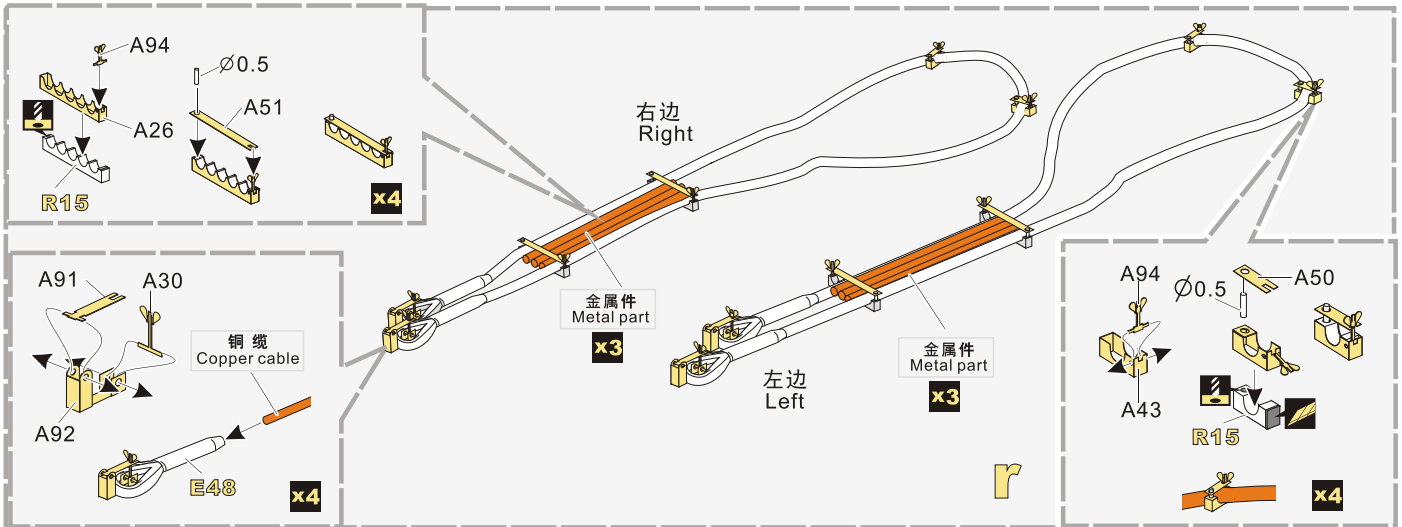

1/35 MILITARY MINIATURE VEHICLE UPGRADE SERIES PE351287

WWII German Tiger I Middle Production

二战德军虎I型坦克中期型改造件

[For TAKOM 2199 2200]

推荐使用工具 RECOMMENDED TOOLS

- ↑
安装
install
- ↶
折叠
bend
- A1
改造件零件编号
PE/resin part number
- B12
原零件编号
kit part number
- C22
被替换的原零件编号
replaced kit part number
- ↔
另一侧相同制作
repeat on opposite side
- ⬮
切除
remove
- ⬮
填补
fill
- ↷
弧度卷曲
radial bending
- x2
制作若干组
multiple assembly
- ↔
选择安装
alternative
- ⚪
钻孔
drill
- ⬮
用胶棒制作
make from plastic rod

⬮
用尖端在凹槽处冲压
use penpoint to press on the dent

蚀刻片零件内侧面向上
Put the part upside down

用笔尖在凹槽处制
Use penpoint to press on the dent

1/35 MILITARY MINIATURE VEHICLE UPGRADE SERIES PE351287

1/35 MILITARY MINIATURE VEHICLE UPGRADE SERIES PE351287

**VOYAGER
MODEL**

更多PE351287样品照片参考请扫一扫
MORE PICTUER OF PE 351287
REFERENCE SCAN HERE

VOYAGERMODEL® 无微不至 极尽享受
The Best Upgrade Solution

Recommended item

VBS0105	WWII German Tiger I Barrel (Early Version)
VBS0111	WWII German Tiger I Barrel (Mid/Late Version)
VBS0211	WWII German Tiger I Barrel (Late Version)
PEA 055	WWII German Tiger I Stowage bin
PEA 087	WWII German Tiger I Air cleaner
PEA 088	WWII Tiger I early Production Demeged Road wheels
PE 35799	WWII German Tiger I Initial Production Afrika korp
PE 35857	WWII German Bergepanzer Tiger I basic
PE 35839	WWII German Tiger I Gruppe "Fehrmann?"
PE 35792	WWII German Tiger I Early Production (s.Pz.Abt.503 Eastern Front 1943)Basic
PE 35771	WWII German Tiger I Early Production Basic
PE A 057	WWII German Tiger I Stowage bin w/additional Stowage bin