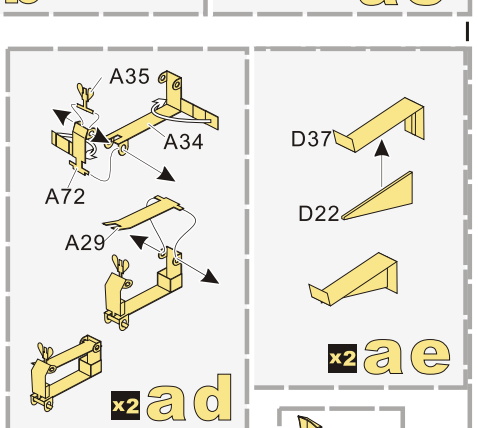

⬮
用尖端在凹槽处冲压
use penpoint to press on the dent

蚀刻片零件内侧面向上
Put the part upside down

用笔尖在凹槽处制
Use penpoint to press on the dent

1/35 MILITARY MINIATURE VEHICLE UPGRADE SERIES PE351287

1/35 MILITARY MINIATURE VEHICLE UPGRADE SERIES PE351287