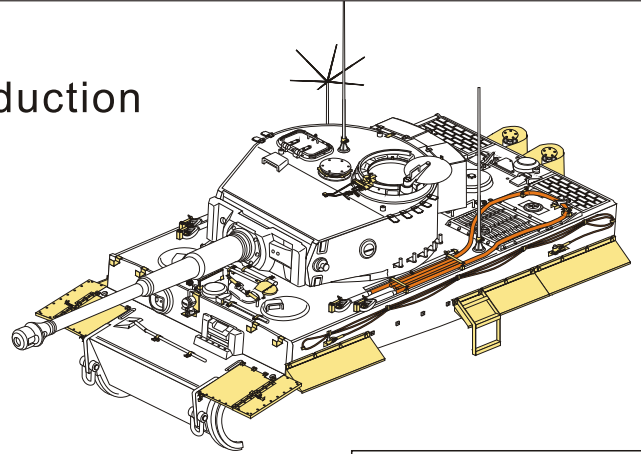

1/35 MILITARY MINIATURE VEHICLE UPGRADE SERIES PE351287

WWII German Tiger I Middle Production

二战德军虎I型坦克中期型改造件

[For TAKOM 2199 2200]

推荐使用工具 RECOMMENDED TOOLS

- ↑
安装
install
- ↶
折叠
bend
- A1
改造件零件编号
PE/resin part number
- B12
原零件编号
kit part number
- C22
被替换的原零件编号
replaced kit part number
- ↔
另一侧相同制作
repeat on opposite side
- ⬮
切除
remove
- ⬮
填补
fill
- ↷
弧度卷曲
radial bending
- x2
制作若干组
multiple assembly
- ↔
选择安装
alternative
- ⚪
钻孔
drill
- ⬮
用胶棒制作
make from plastic rod

⬮
用尖端在凹槽处冲压
use penpoint to press on the dent

蚀刻片零件内侧面向上
Put the part upside down

用笔尖在凹槽处制
Use penpoint to press on the dent

1/35 MILITARY MINIATURE VEHICLE UPGRADE SERIES PE351287

1/35 MILITARY MINIATURE VEHICLE UPGRADE SERIES PE351287