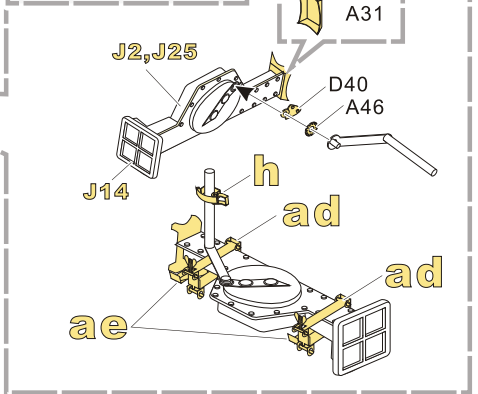

⬮
用尖端在凹槽处冲压
use penpoint to press on the dent

蚀刻片零件内侧面向上
Put the part upside down

用笔尖在凹槽处制
Use penpoint to press on the dent

1/35 MILITARY MINIATURE VEHICLE UPGRADE SERIES PE351287

1/35 MILITARY MINIATURE VEHICLE UPGRADE SERIES PE351287