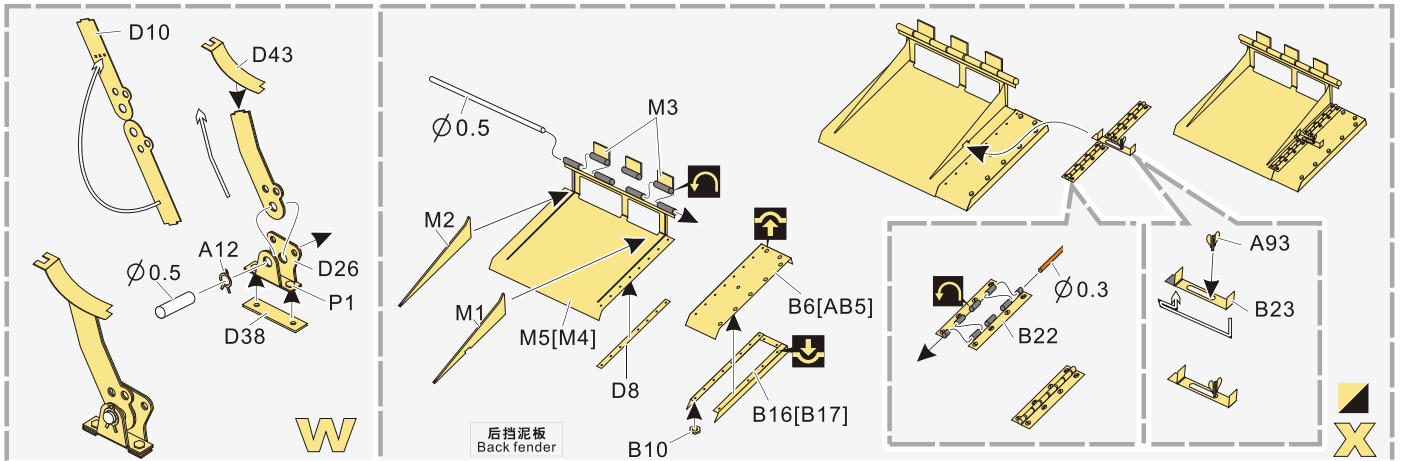

1/35 MILITARY MINIATURE VEHICLE UPGRADE SERIES PE351287

WWII German Tiger I Middle Production

二战德军虎I型坦克中期型改造件

[For TAKOM 2199 2200]

推荐使用工具 RECOMMENDED TOOLS

- ↑
安装
install
- ↶
折叠
bend
- A1
改造件零件编号
PE/resin part number
- B12
原零件编号
kit part number
- C22
被替换的原零件编号
replaced kit part number
- ↔
另一侧相同制作
repeat on opposite side
- ⬮
切除
remove
- ⬮
填补
fill
- ↷
弧度卷曲
radial bending
- x2
制作若干组
multiple assembly
- ↔
选择安装
alternative
- ⚪
钻孔
drill
- ⬮
用胶棒制作
make from plastic rod

⬮
用尖端在凹槽处冲压
use penpoint to press on the dent

蚀刻片零件内侧面向上
Put the part upside down

用笔尖在凹槽处制
Use penpoint to press on the dent

1/35 MILITARY MINIATURE VEHICLE UPGRADE SERIES PE351287

1/35 MILITARY MINIATURE VEHICLE UPGRADE SERIES PE351287