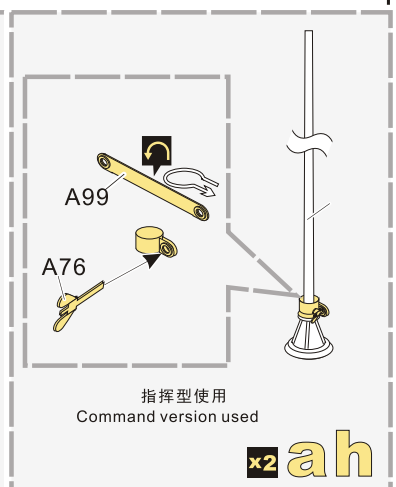

1/35 MILITARY MINIATURE VEHICLE UPGRADE SERIES PE351287