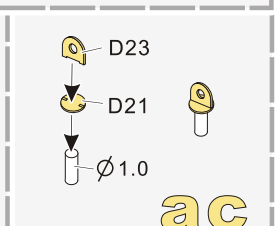

⬮
用尖端在凹槽处冲压
use penpoint to press on the dent

蚀刻片零件内侧面向上
Put the part upside down

用笔尖在凹槽处制
Use penpoint to press on the dent

1/35 MILITARY MINIATURE VEHICLE UPGRADE SERIES PE351287

1/35 MILITARY MINIATURE VEHICLE UPGRADE SERIES PE351287