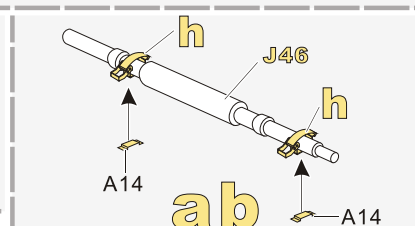

⬮
用尖端在凹槽处冲压
use penpoint to press on the dent

蚀刻片零件内侧面向上
Put the part upside down

用笔尖在凹槽处制
Use penpoint to press on the dent

1/35 MILITARY MINIATURE VEHICLE UPGRADE SERIES PE351287

1/35 MILITARY MINIATURE VEHICLE UPGRADE SERIES PE351287