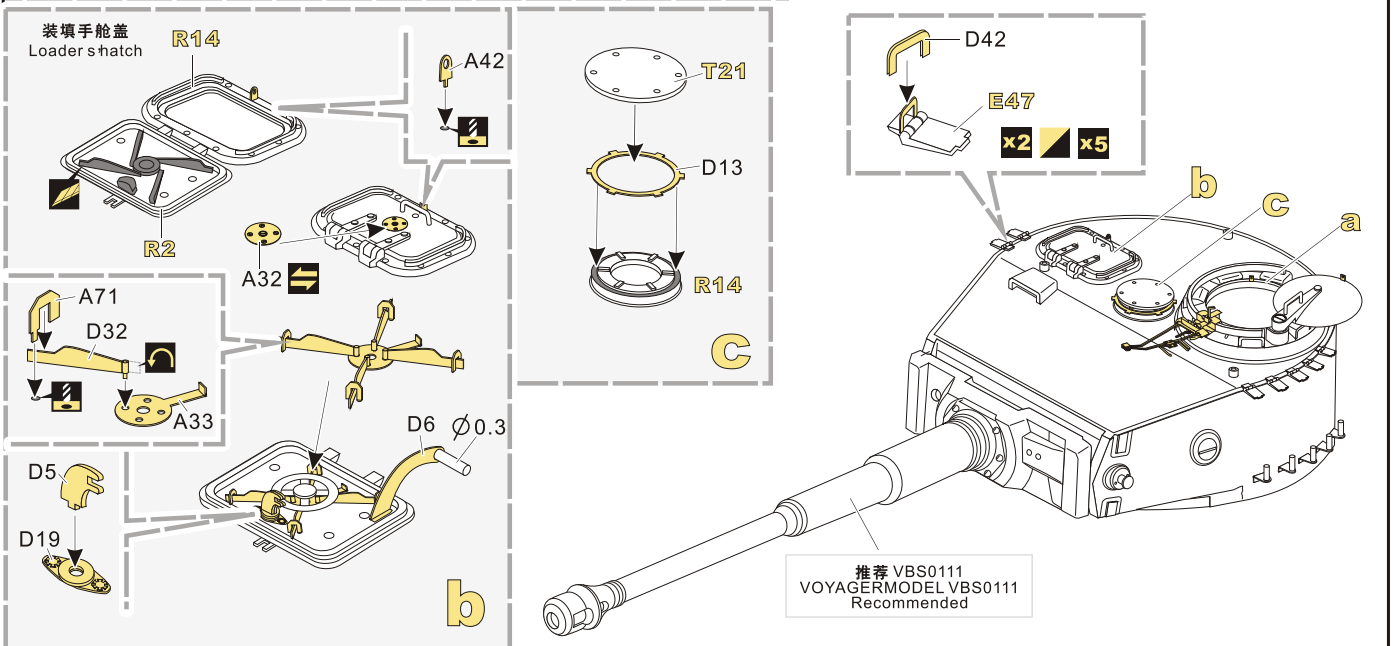

1/35 MILITARY MINIATURE VEHICLE UPGRADE SERIES PE351287

WWII German Tiger I Middle Production

二战德军虎I型坦克中期型改造件

[For TAKOM 2199 2200]

推荐使用工具 RECOMMENDED TOOLS

- ↑
安装
install
- ↶
折叠
bend
- A1
改造件零件编号
PE/resin part number
- B12
原零件编号
kit part number
- C22
被替换的原零件编号
replaced kit part number
- ↔
另一侧相同制作
repeat on opposite side
- ⬮
切除
remove
- ⬮
填补
fill
- ↷
弧度卷曲
radial bending
- x2
制作若干组
multiple assembly
- ↔
选择安装
alternative
- ⚪
钻孔
drill
- ⬮
用胶棒制作
make from plastic rod

⬮
用尖端在凹槽处冲压
use penpoint to press on the dent

蚀刻片零件内侧面向上
Put the part upside down

用笔尖在凹槽处制
Use penpoint to press on the dent

1/35 MILITARY MINIATURE VEHICLE UPGRADE SERIES PE351287

1/35 MILITARY MINIATURE VEHICLE UPGRADE SERIES PE351287