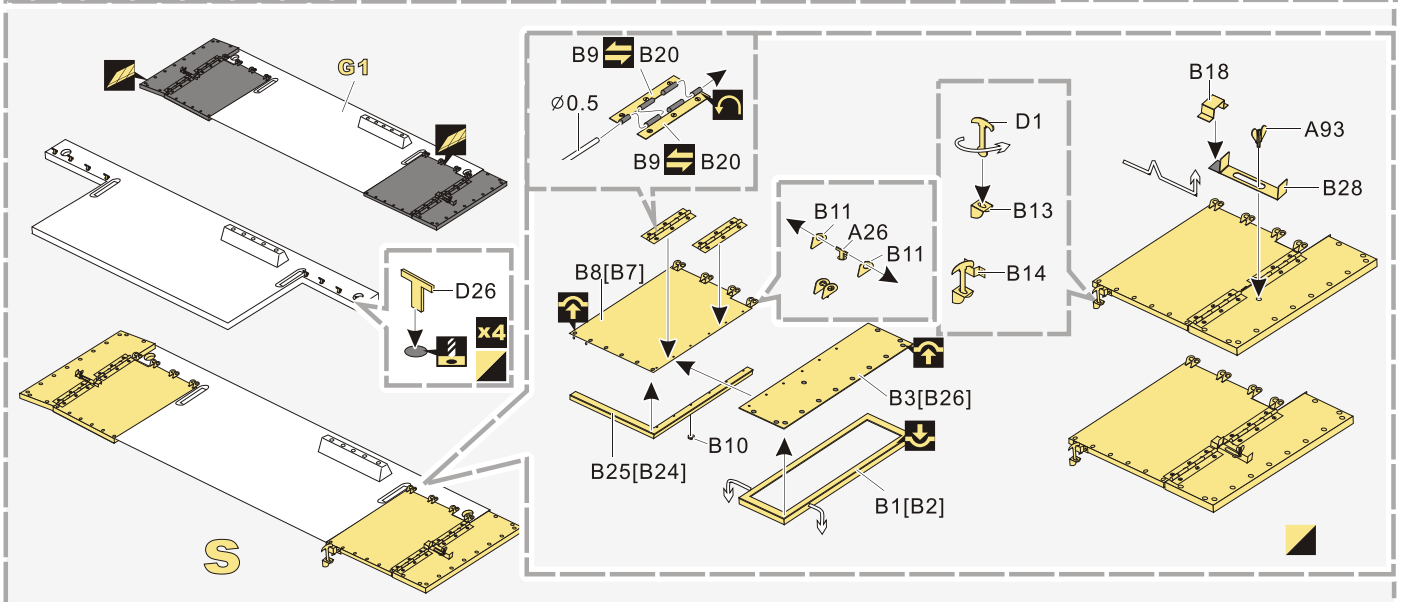

1/35 MILITARY MINIATURE VEHICLE UPGRADE SERIES PE351287

WWII German Tiger I Middle Production

二战德军虎I型坦克中期型改造件

[For TAKOM 2199 2200]

推荐使用工具 RECOMMENDED TOOLS

- ↑
安装
install
- ↶
折叠
bend
- A1
改造件零件编号
PE/resin part number
- B12
原零件编号
kit part number
- C22
被替换的原零件编号
replaced kit part number
- ↔
另一侧相同制作
repeat on opposite side
- ⬮
切除
remove
- ⬮
填补
fill
- ↷
弧度卷曲
radial bending
- x2
制作若干组
multiple assembly
- ↔
选择安装
alternative
- ⚪
钻孔
drill
- ⬮
用胶棒制作
make from plastic rod

⬮
用尖端在凹槽处冲压
use penpoint to press on the dent

蚀刻片零件内侧面向上
Put the part upside down

用笔尖在凹槽处制
Use penpoint to press on the dent

1/35 MILITARY MINIATURE VEHICLE UPGRADE SERIES PE351287

1/35 MILITARY MINIATURE VEHICLE UPGRADE SERIES PE351287