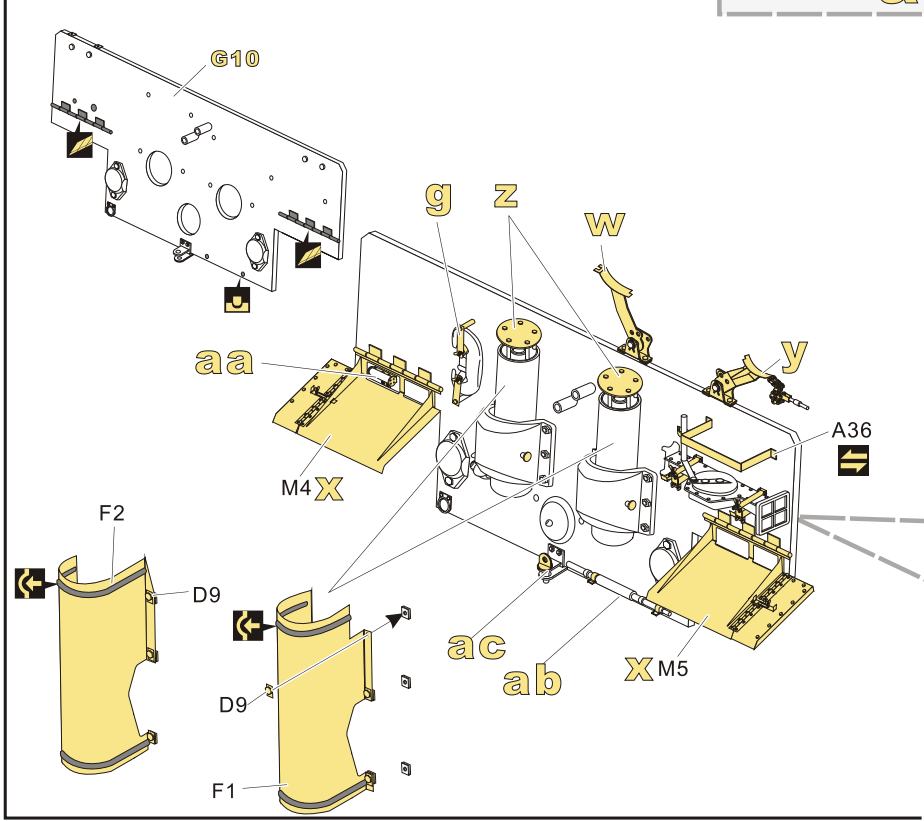

⬮
用尖端在凹槽处冲压
use penpoint to press on the dent

蚀刻片零件内侧面向上
Put the part upside down

用笔尖在凹槽处制
Use penpoint to press on the dent

1/35 MILITARY MINIATURE VEHICLE UPGRADE SERIES PE351287

1/35 MILITARY MINIATURE VEHICLE UPGRADE SERIES PE351287