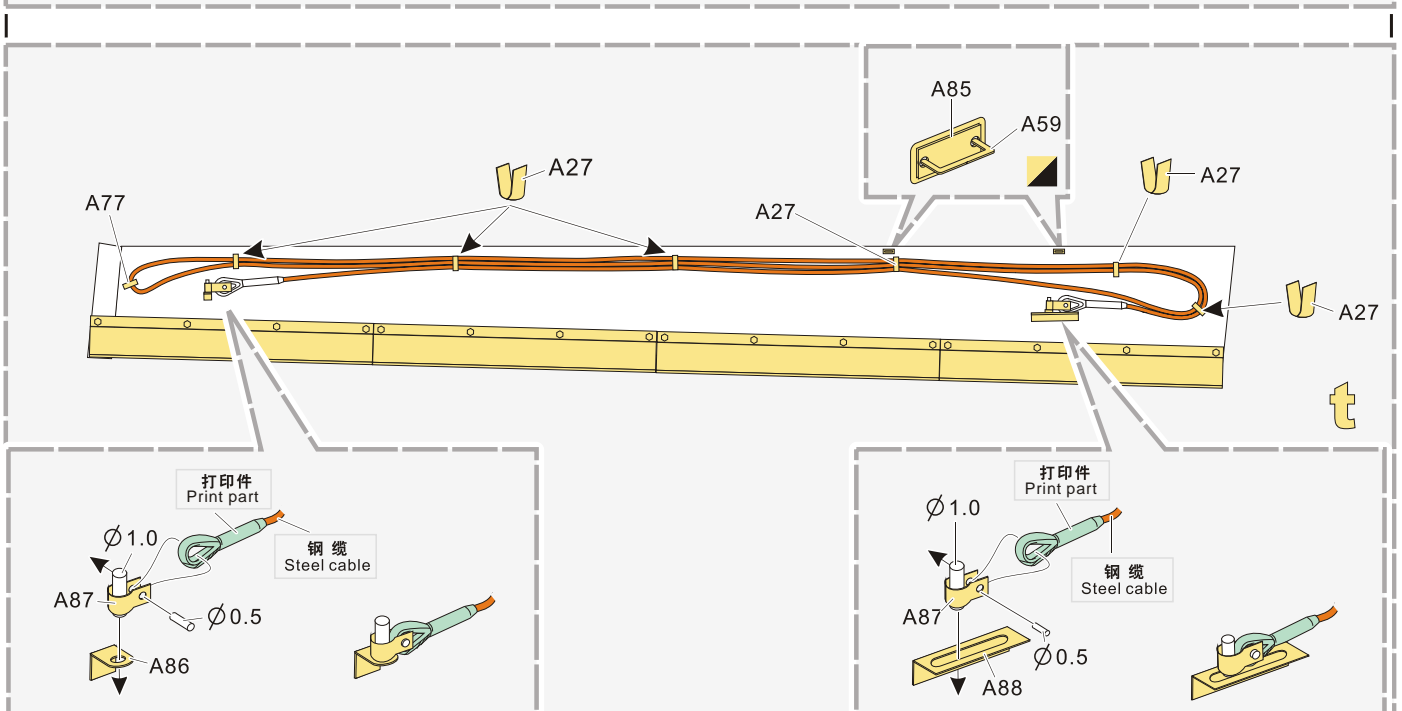

1/35 MILITARY MINIATURE VEHICLE UPGRADE SERIES PE351287

WWII German Tiger I Middle Production

二战德军虎I型坦克中期型改造件

[For TAKOM 2199 2200]

推荐使用工具 RECOMMENDED TOOLS

- ↑
安装
install
- ↶
折叠
bend
- A1
改造件零件编号
PE/resin part number
- B12
原零件编号
kit part number
- C22
被替换的原零件编号
replaced kit part number
- ↔
另一侧相同制作
repeat on opposite side
- ⬮
切除
remove
- ⬮
填补
fill
- ↷
弧度卷曲
radial bending
- x2
制作若干组
multiple assembly
- ↔
选择安装
alternative
- ⚪
钻孔
drill
- ⬮
用胶棒制作
make from plastic rod

⬮
用尖端在凹槽处冲压
use penpoint to press on the dent

蚀刻片零件内侧面向上
Put the part upside down

用笔尖在凹槽处制
Use penpoint to press on the dent

1/35 MILITARY MINIATURE VEHICLE UPGRADE SERIES PE351287

1/35 MILITARY MINIATURE VEHICLE UPGRADE SERIES PE351287