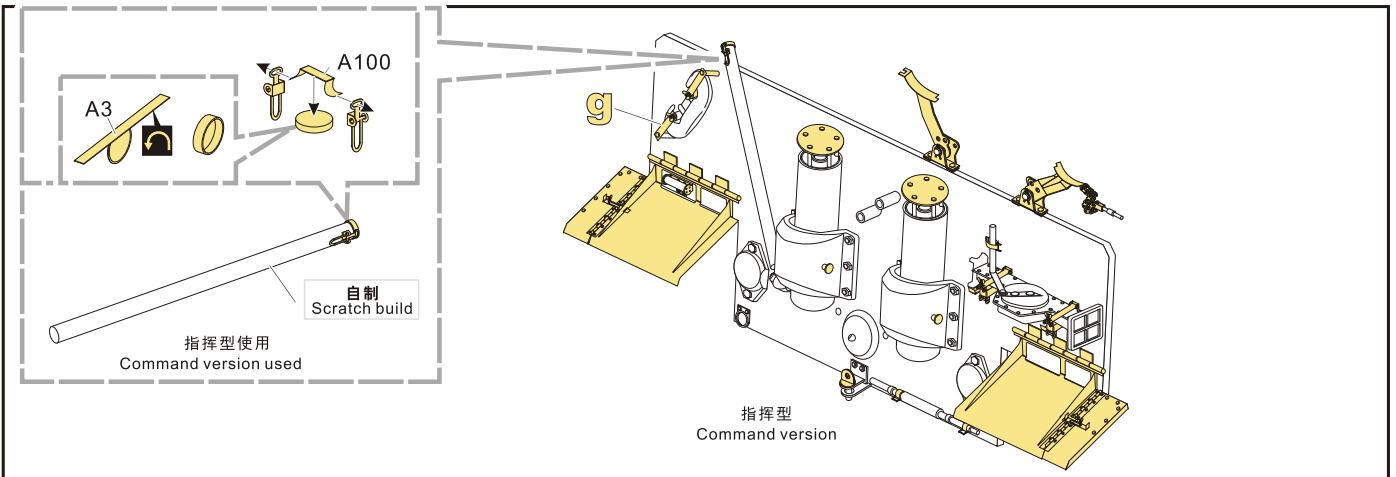

1/35 MILITARY MINIATURE VEHICLE UPGRADE SERIES PE351287