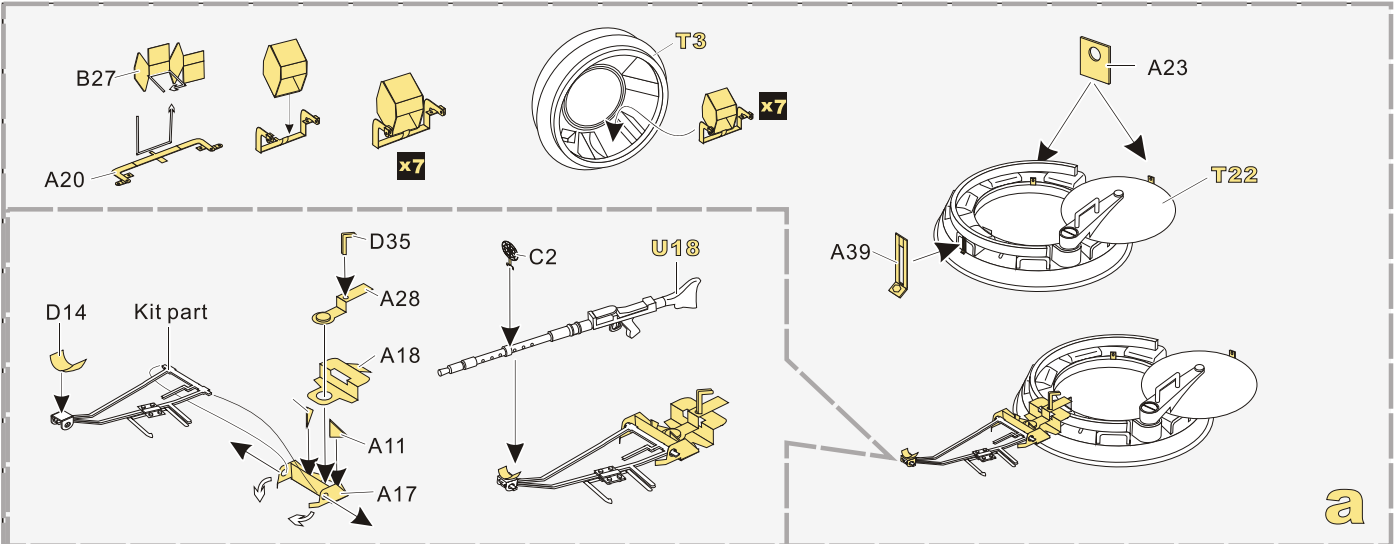

1/35 MILITARY MINIATURE VEHICLE UPGRADE SERIES PE351287

WWII German Tiger I Middle Production

二战德军虎I型坦克中期型改造件

[For TAKOM 2199 2200]

推荐使用工具 RECOMMENDED TOOLS

- ↑
安装
install
- ↶
折叠
bend
- A1
改造件零件编号
PE/resin part number
- B12
原零件编号
kit part number
- C22
被替换的原零件编号
replaced kit part number
- ↔
另一侧相同制作
repeat on opposite side
- ⬮
切除
remove
- ⬮
填补
fill
- ↷
弧度卷曲
radial bending
- x2
制作若干组
multiple assembly
- ↔
选择安装
alternative
- ⚪
钻孔
drill
- ⬮
用胶棒制作
make from plastic rod

⬮
用尖端在凹槽处冲压
use penpoint to press on the dent

蚀刻片零件内侧面向上
Put the part upside down

用笔尖在凹槽处制
Use penpoint to press on the dent

1/35 MILITARY MINIATURE VEHICLE UPGRADE SERIES PE351287

1/35 MILITARY MINIATURE VEHICLE UPGRADE SERIES PE351287