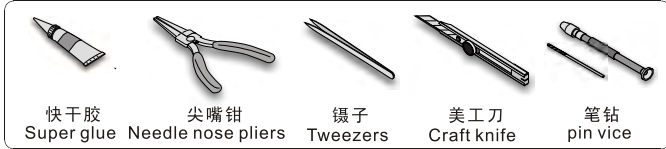

1/35 MILITARY MINIATURE VEHICLE UPGRADE SERIES PE351287

WWII German Tiger I Middle Production

二战德军虎I型坦克中期型改造件

[For TAKOM 2199 2200]

推荐使用工具 RECOMMENDED TOOLS

- ↑
安装
install
- ↶
折叠
bend
- A1
改造件零件编号
PE/resin part number
- B12
原零件编号
kit part number
- C22
被替换的原零件编号
replaced kit part number
- ↔
另一侧相同制作
repeat on opposite side
- ⬮
切除
remove
- ⬮
填补
fill
- ↷
弧度卷曲
radial bending
- x2
制作若干组
multiple assembly
- ↔
选择安装
alternative
- ⚪
钻孔
drill
- ⬮
用胶棒制作
make from plastic rod

⬮
用尖端在凹槽处冲压
use penpoint to press on the dent

蚀刻片零件内侧面向上
Put the part upside down

用笔尖在凹槽处制
Use penpoint to press on the dent

1/35 MILITARY MINIATURE VEHICLE UPGRADE SERIES PE351287

1/35 MILITARY MINIATURE VEHICLE UPGRADE SERIES PE351287