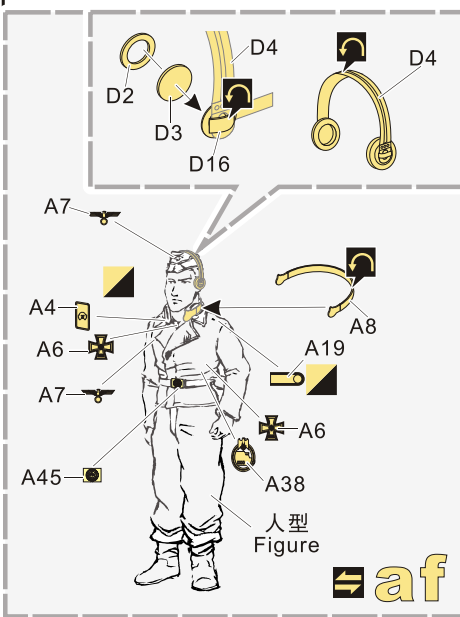

1/35 MILITARY MINIATURE VEHICLE UPGRADE SERIES PE351287