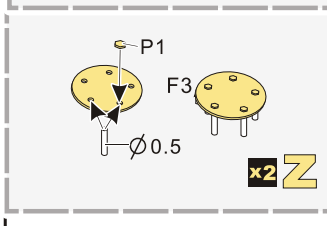

⬮
用尖端在凹槽处冲压
use penpoint to press on the dent

蚀刻片零件内侧面向上
Put the part upside down

用笔尖在凹槽处制
Use penpoint to press on the dent

1/35 MILITARY MINIATURE VEHICLE UPGRADE SERIES PE351287

1/35 MILITARY MINIATURE VEHICLE UPGRADE SERIES PE351287