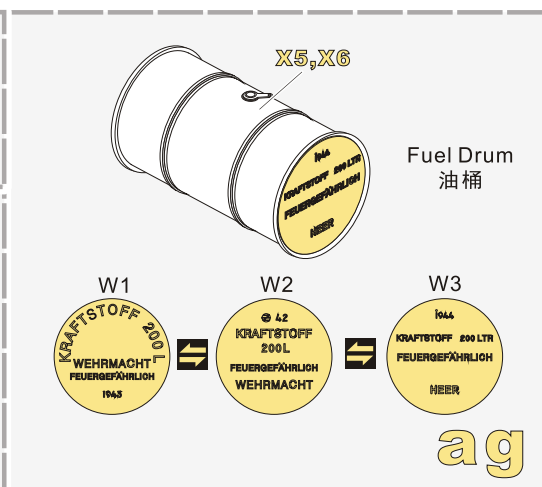

1/35 MILITARY MINIATURE VEHICLE UPGRADE SERIES PE351287