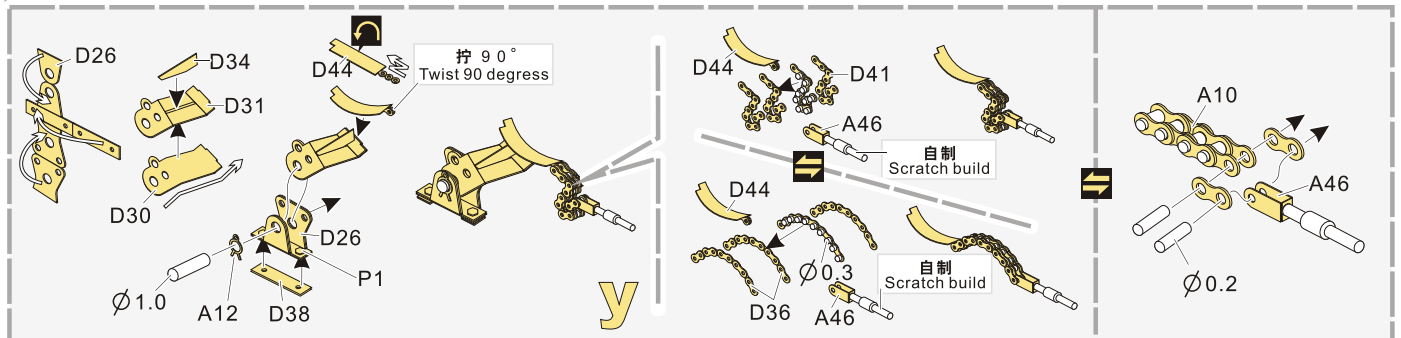

1/35 MILITARY MINIATURE VEHICLE UPGRADE SERIES PE351287

WWII German Tiger I Middle Production

二战德军虎I型坦克中期型改造件

[For TAKOM 2199 2200]

推荐使用工具 RECOMMENDED TOOLS

- ↑
安装
install
- ↶
折叠
bend
- A1
改造件零件编号
PE/resin part number
- B12
原零件编号
kit part number
- C22
被替换的原零件编号
replaced kit part number
- ↔
另一侧相同制作
repeat on opposite side
- ⬮
切除
remove
- ⬮
填补
fill
- ↷
弧度卷曲
radial bending
- x2
制作若干组
multiple assembly
- ↔
选择安装
alternative
- ⚪
钻孔
drill
- ⬮
用胶棒制作
make from plastic rod

⬮
用尖端在凹槽处冲压
use penpoint to press on the dent

蚀刻片零件内侧面向上
Put the part upside down

用笔尖在凹槽处制
Use penpoint to press on the dent

1/35 MILITARY MINIATURE VEHICLE UPGRADE SERIES PE351287

1/35 MILITARY MINIATURE VEHICLE UPGRADE SERIES PE351287