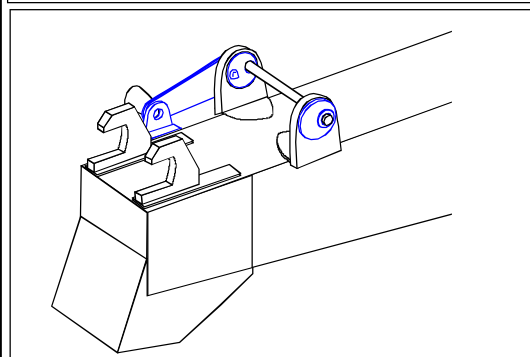

We advise that better method to join metal to metal is soldering (doradzamy łączenie części metalowych za pomocą lutownia)

Please note that, for purpose of improvement ABER sets designs are subjects to change without notice. Proszę mieć na uwadze fakt, że zestawy ABER mogą ulec zmianie ze względu na ulepszenia, bez powiadomienia.