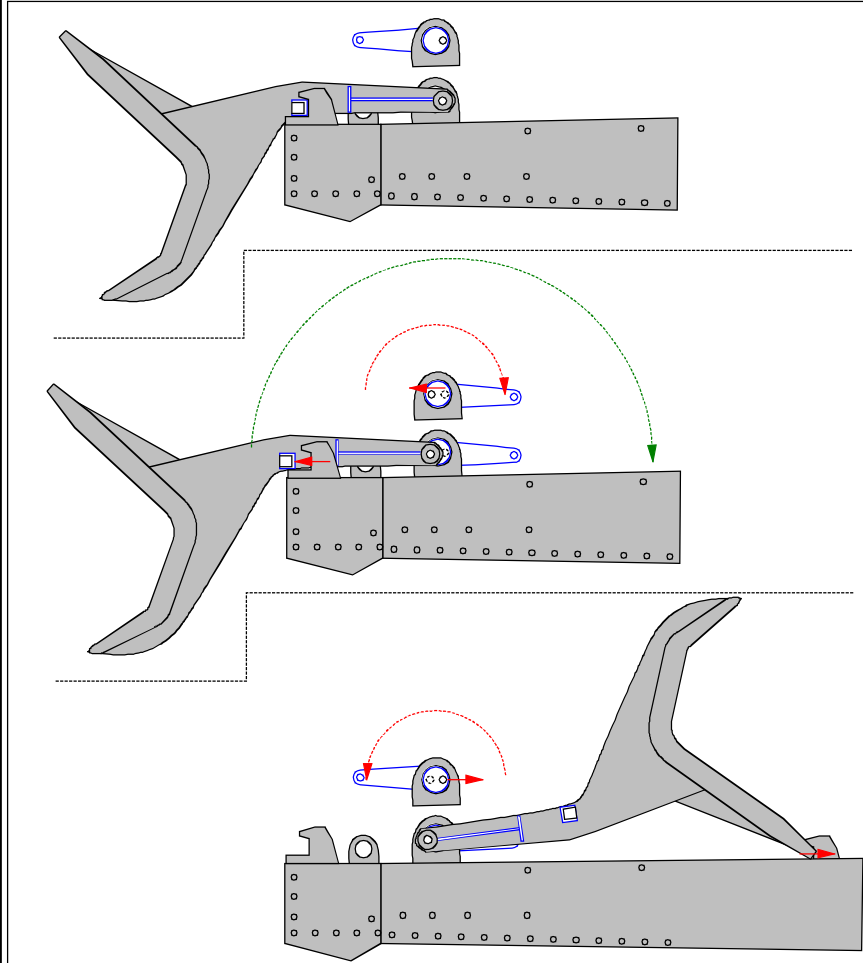

We advise that better method to join metal to metal is soldering (doradzamy łączenie części metalowych za pomocą lutownia)

Please note that, for purpose of improvement ABER sets designs are subjects to change without notice. Proszę mieć na uwadze fakt, że zestawy ABER mogą ulec zmianie ze względu na ulepszenia, bez powiadomienia.