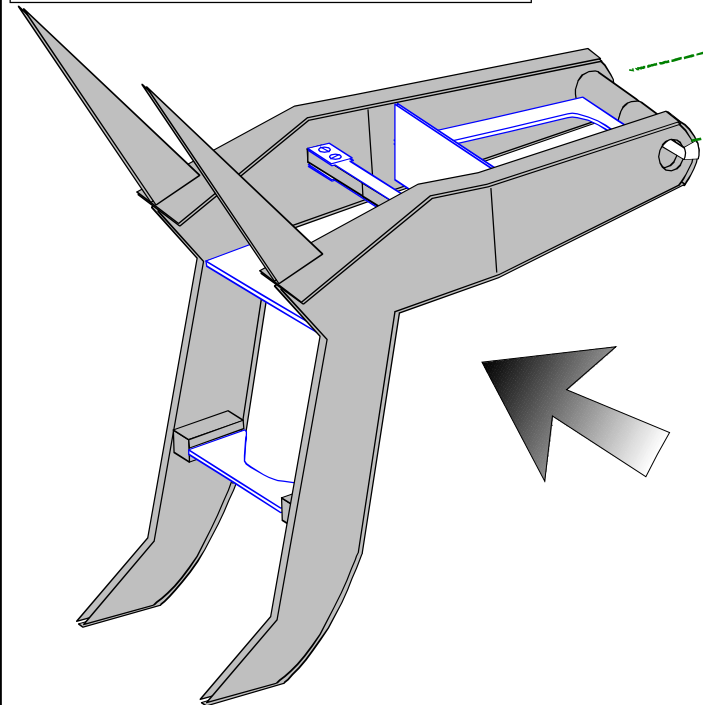

We advise that better method to join metal to metal is soldering (doradzamy łączenie części metalowych za pomocą lutownia)

Please note that, for purpose of improvement ABER sets designs are subjects to change without notice. Proszę mieć na uwadze fakt, że zestawy ABER mogą ulec zmianie ze względu na ulepszenia, bez powiadomienia.