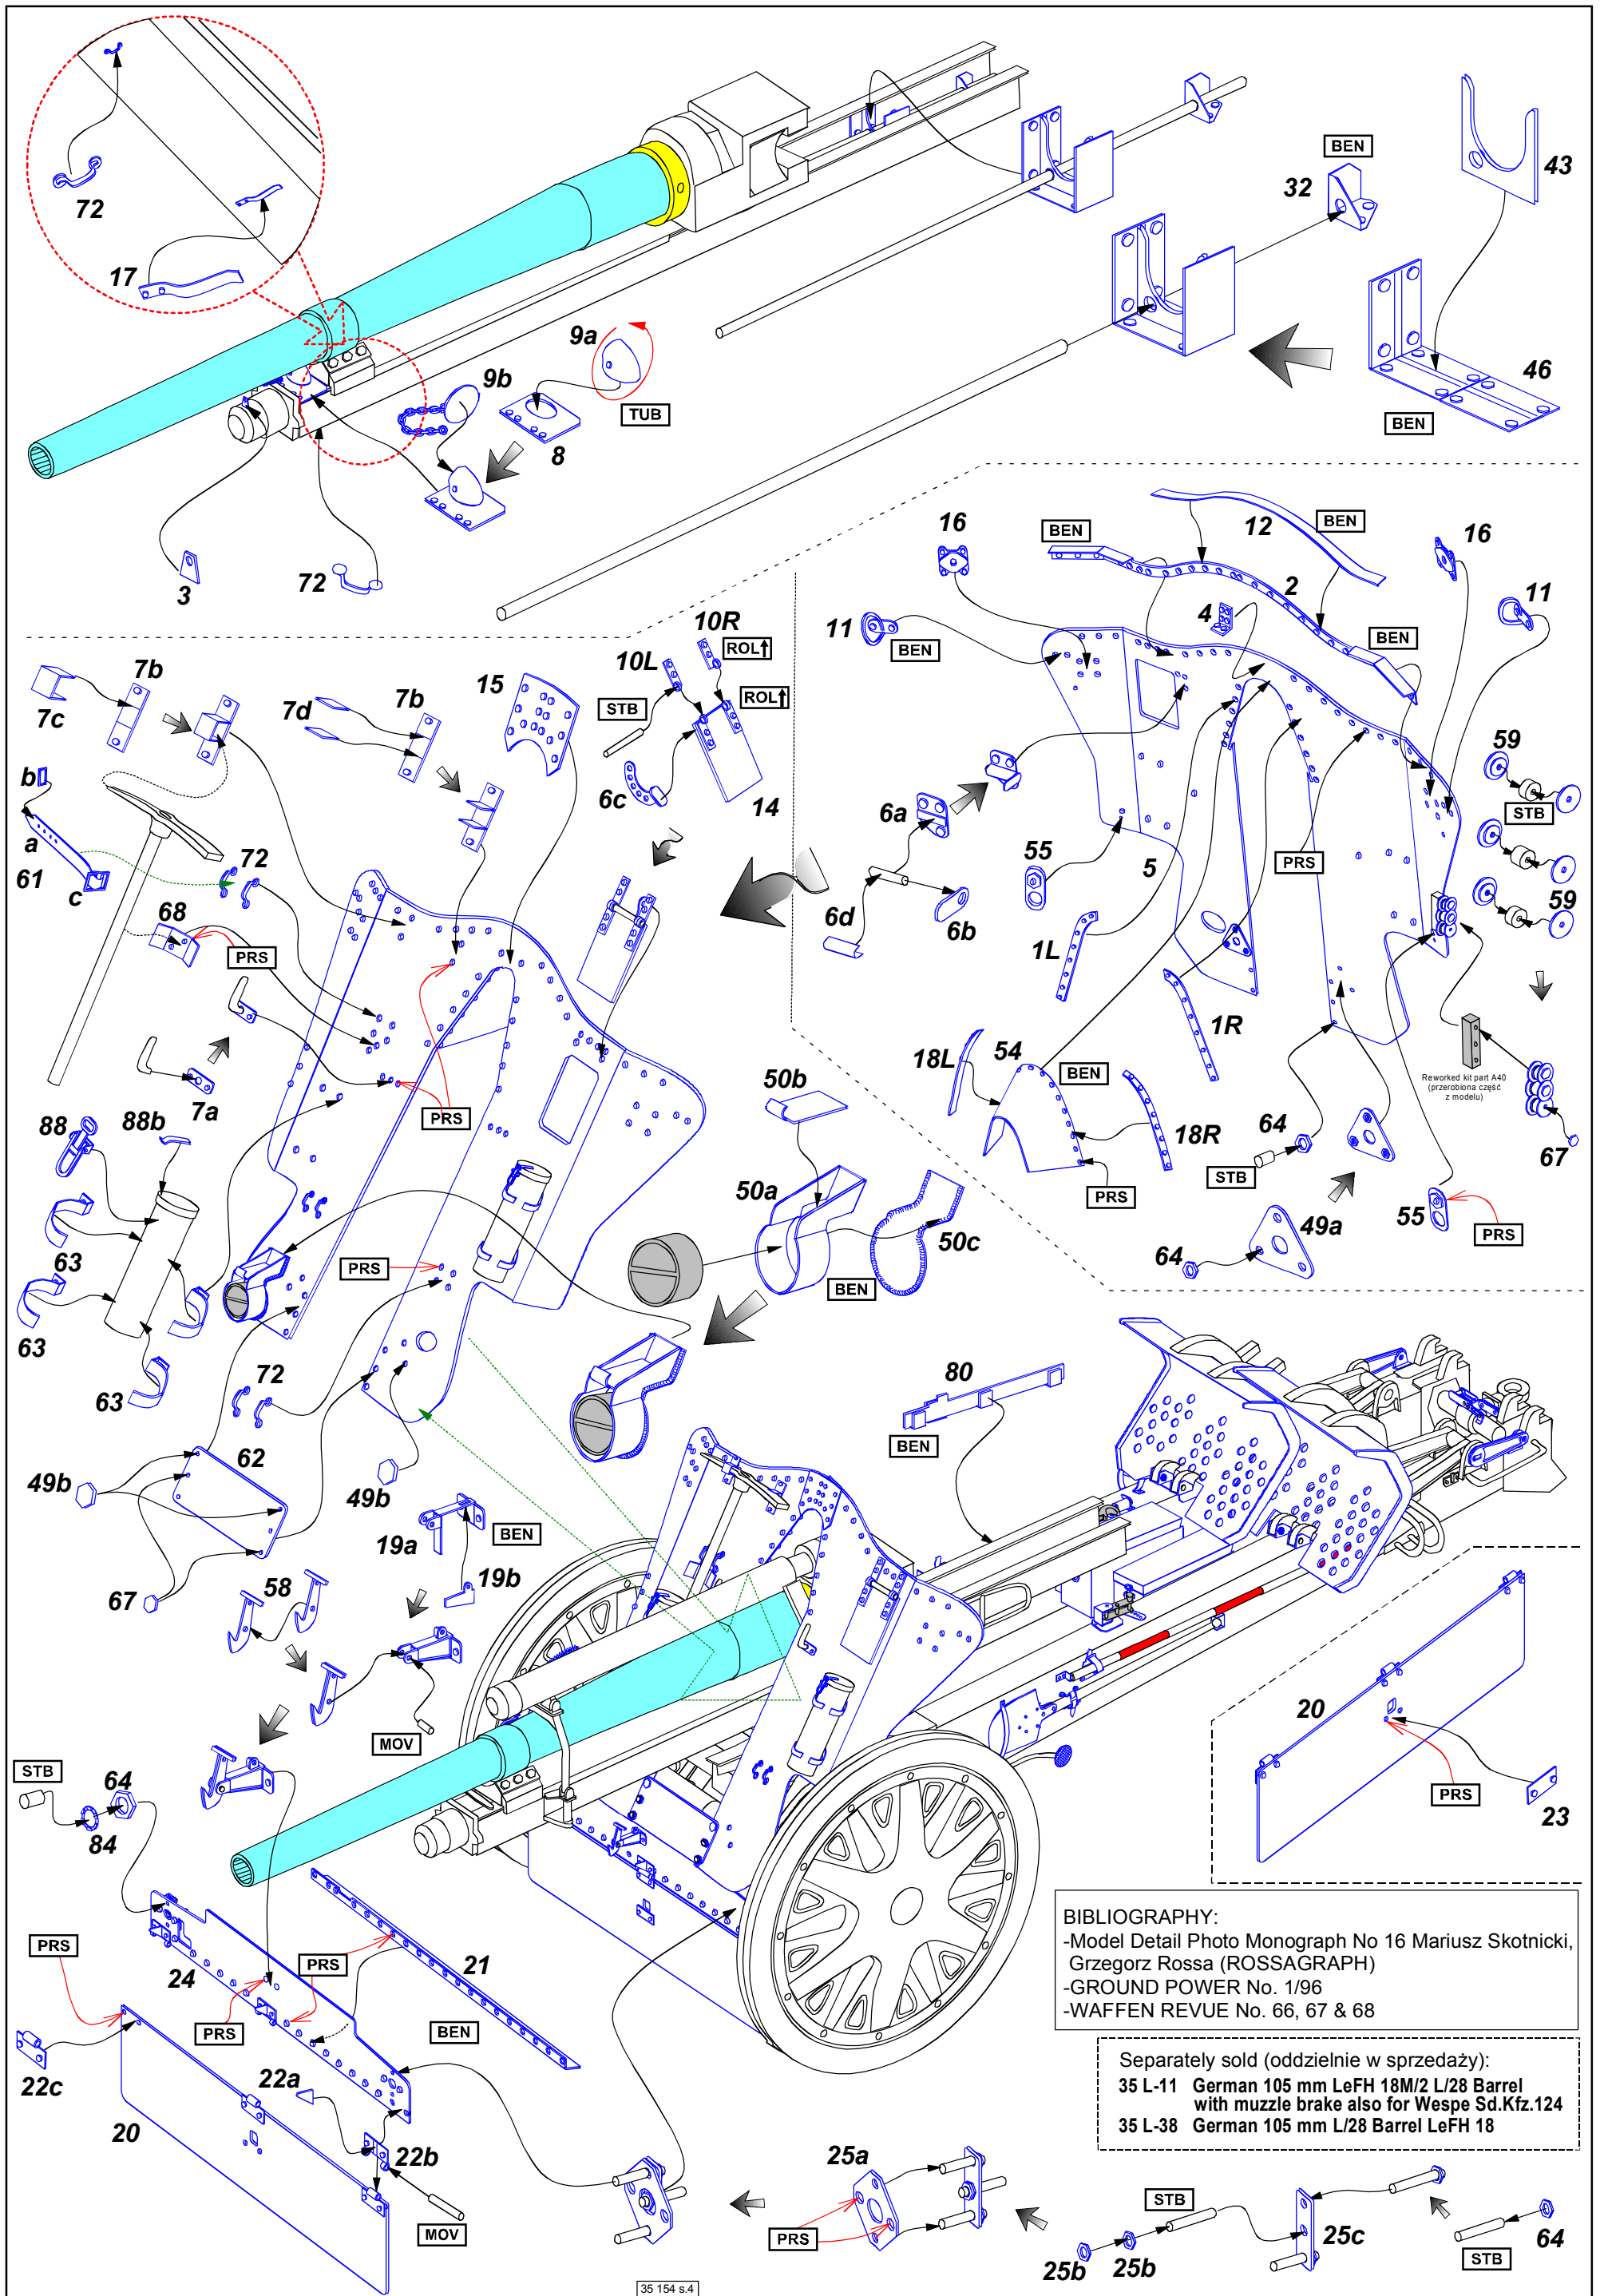

BIBLIOGRAPHY:
-Model Detail Photo Monograph No 16 Mariusz Skotnicki, Grzegorz Rossa (ROSSAGRAPH)
-GROUND POWER No. 1/96
-WAFFEN REVUE No. 66, 67 & 68

Separately sold (oddzielnie w sprzedaży):
35 L-11 German 105 mm LeFH 18M/2 L/28 Barrel with muzzle brake also for Wespe Sd.Kfz.124
35 L-38 German 105 mm L/28 Barrel LeFH 18