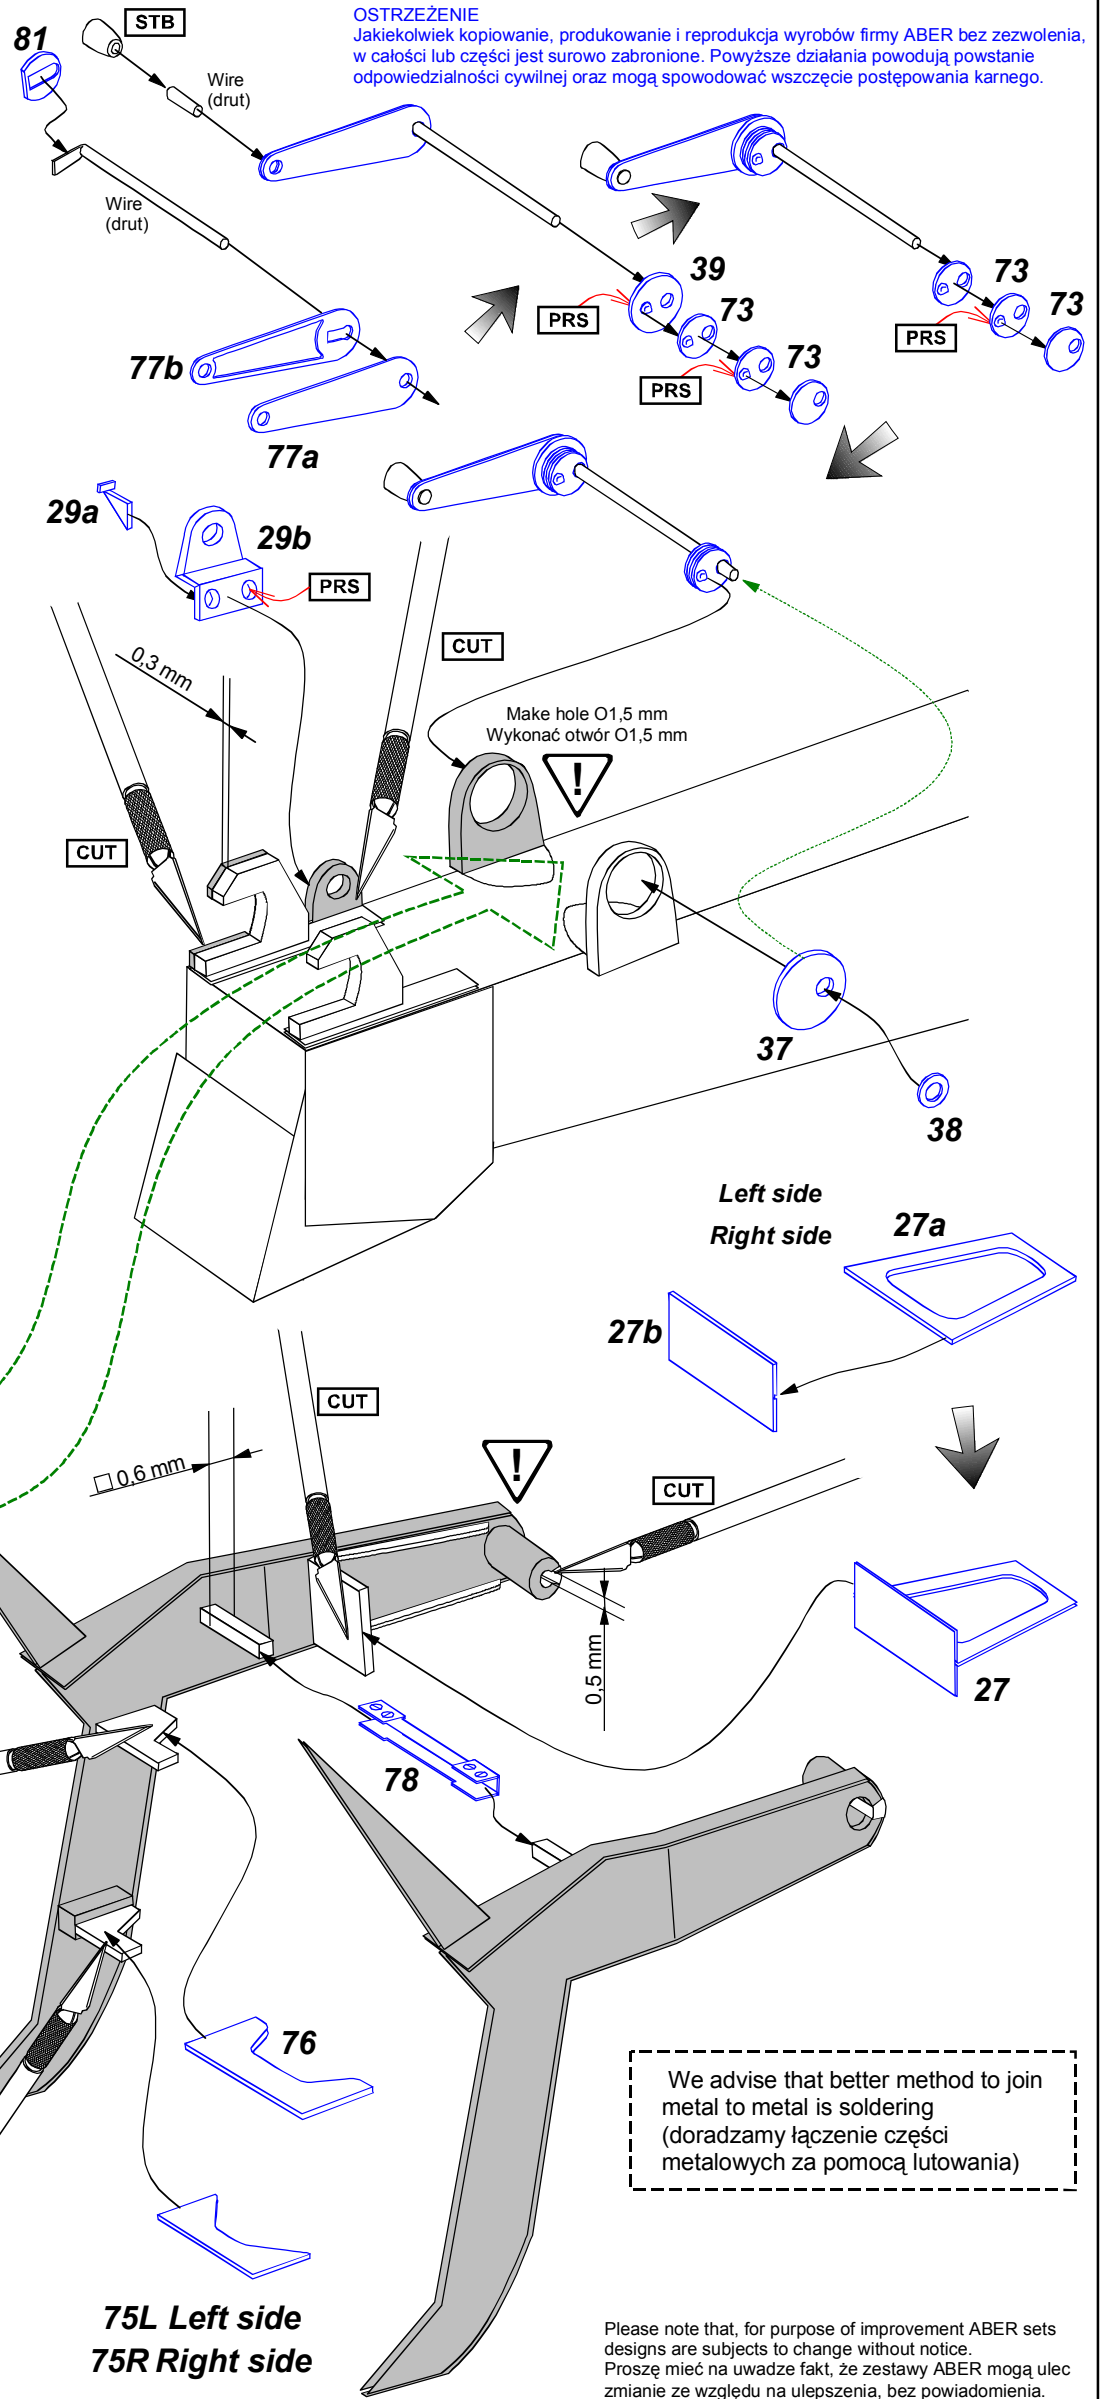

We advise that better method to join metal to metal is soldering (doradzamy łączenie części metalowych za pomocą lutownia)

Please note that, for purpose of improvement ABER sets designs are subjects to change without notice. Proszę mieć na uwadze fakt, że zestawy ABER mogą ulec zmianie ze względu na ulepszenia, bez powiadomienia.