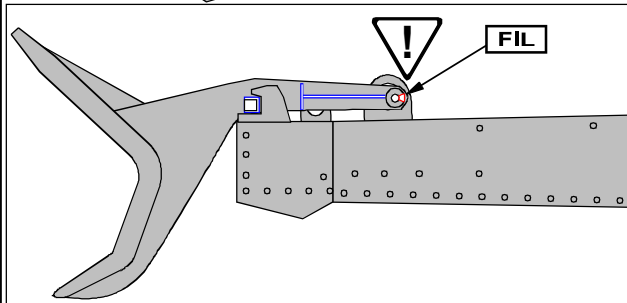

We advise that better method to join metal to metal is soldering (doradzamy łączenie części metalowych za pomocą lutownia)

Please note that, for purpose of improvement ABER sets designs are subjects to change without notice. Proszę mieć na uwadze fakt, że zestawy ABER mogą ulec zmianie ze względu na ulepszenia, bez powiadomienia.