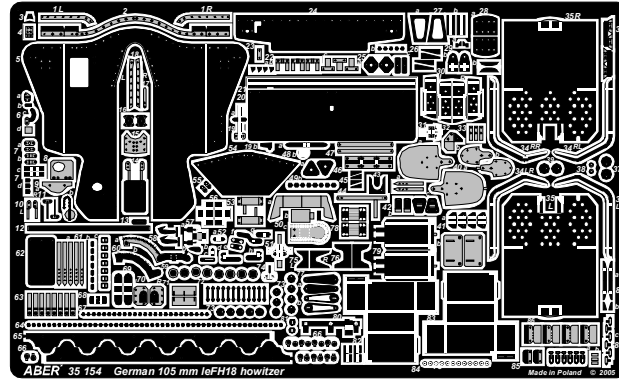

GERMAN 105 mm HOWITZER

LeFH 18

Niemiecka haubica
LeFH 18

1/35 scale update for AFV Club model

ABER®

35 154

WWW.ABER.NET.PL

Made in Poland © 2004