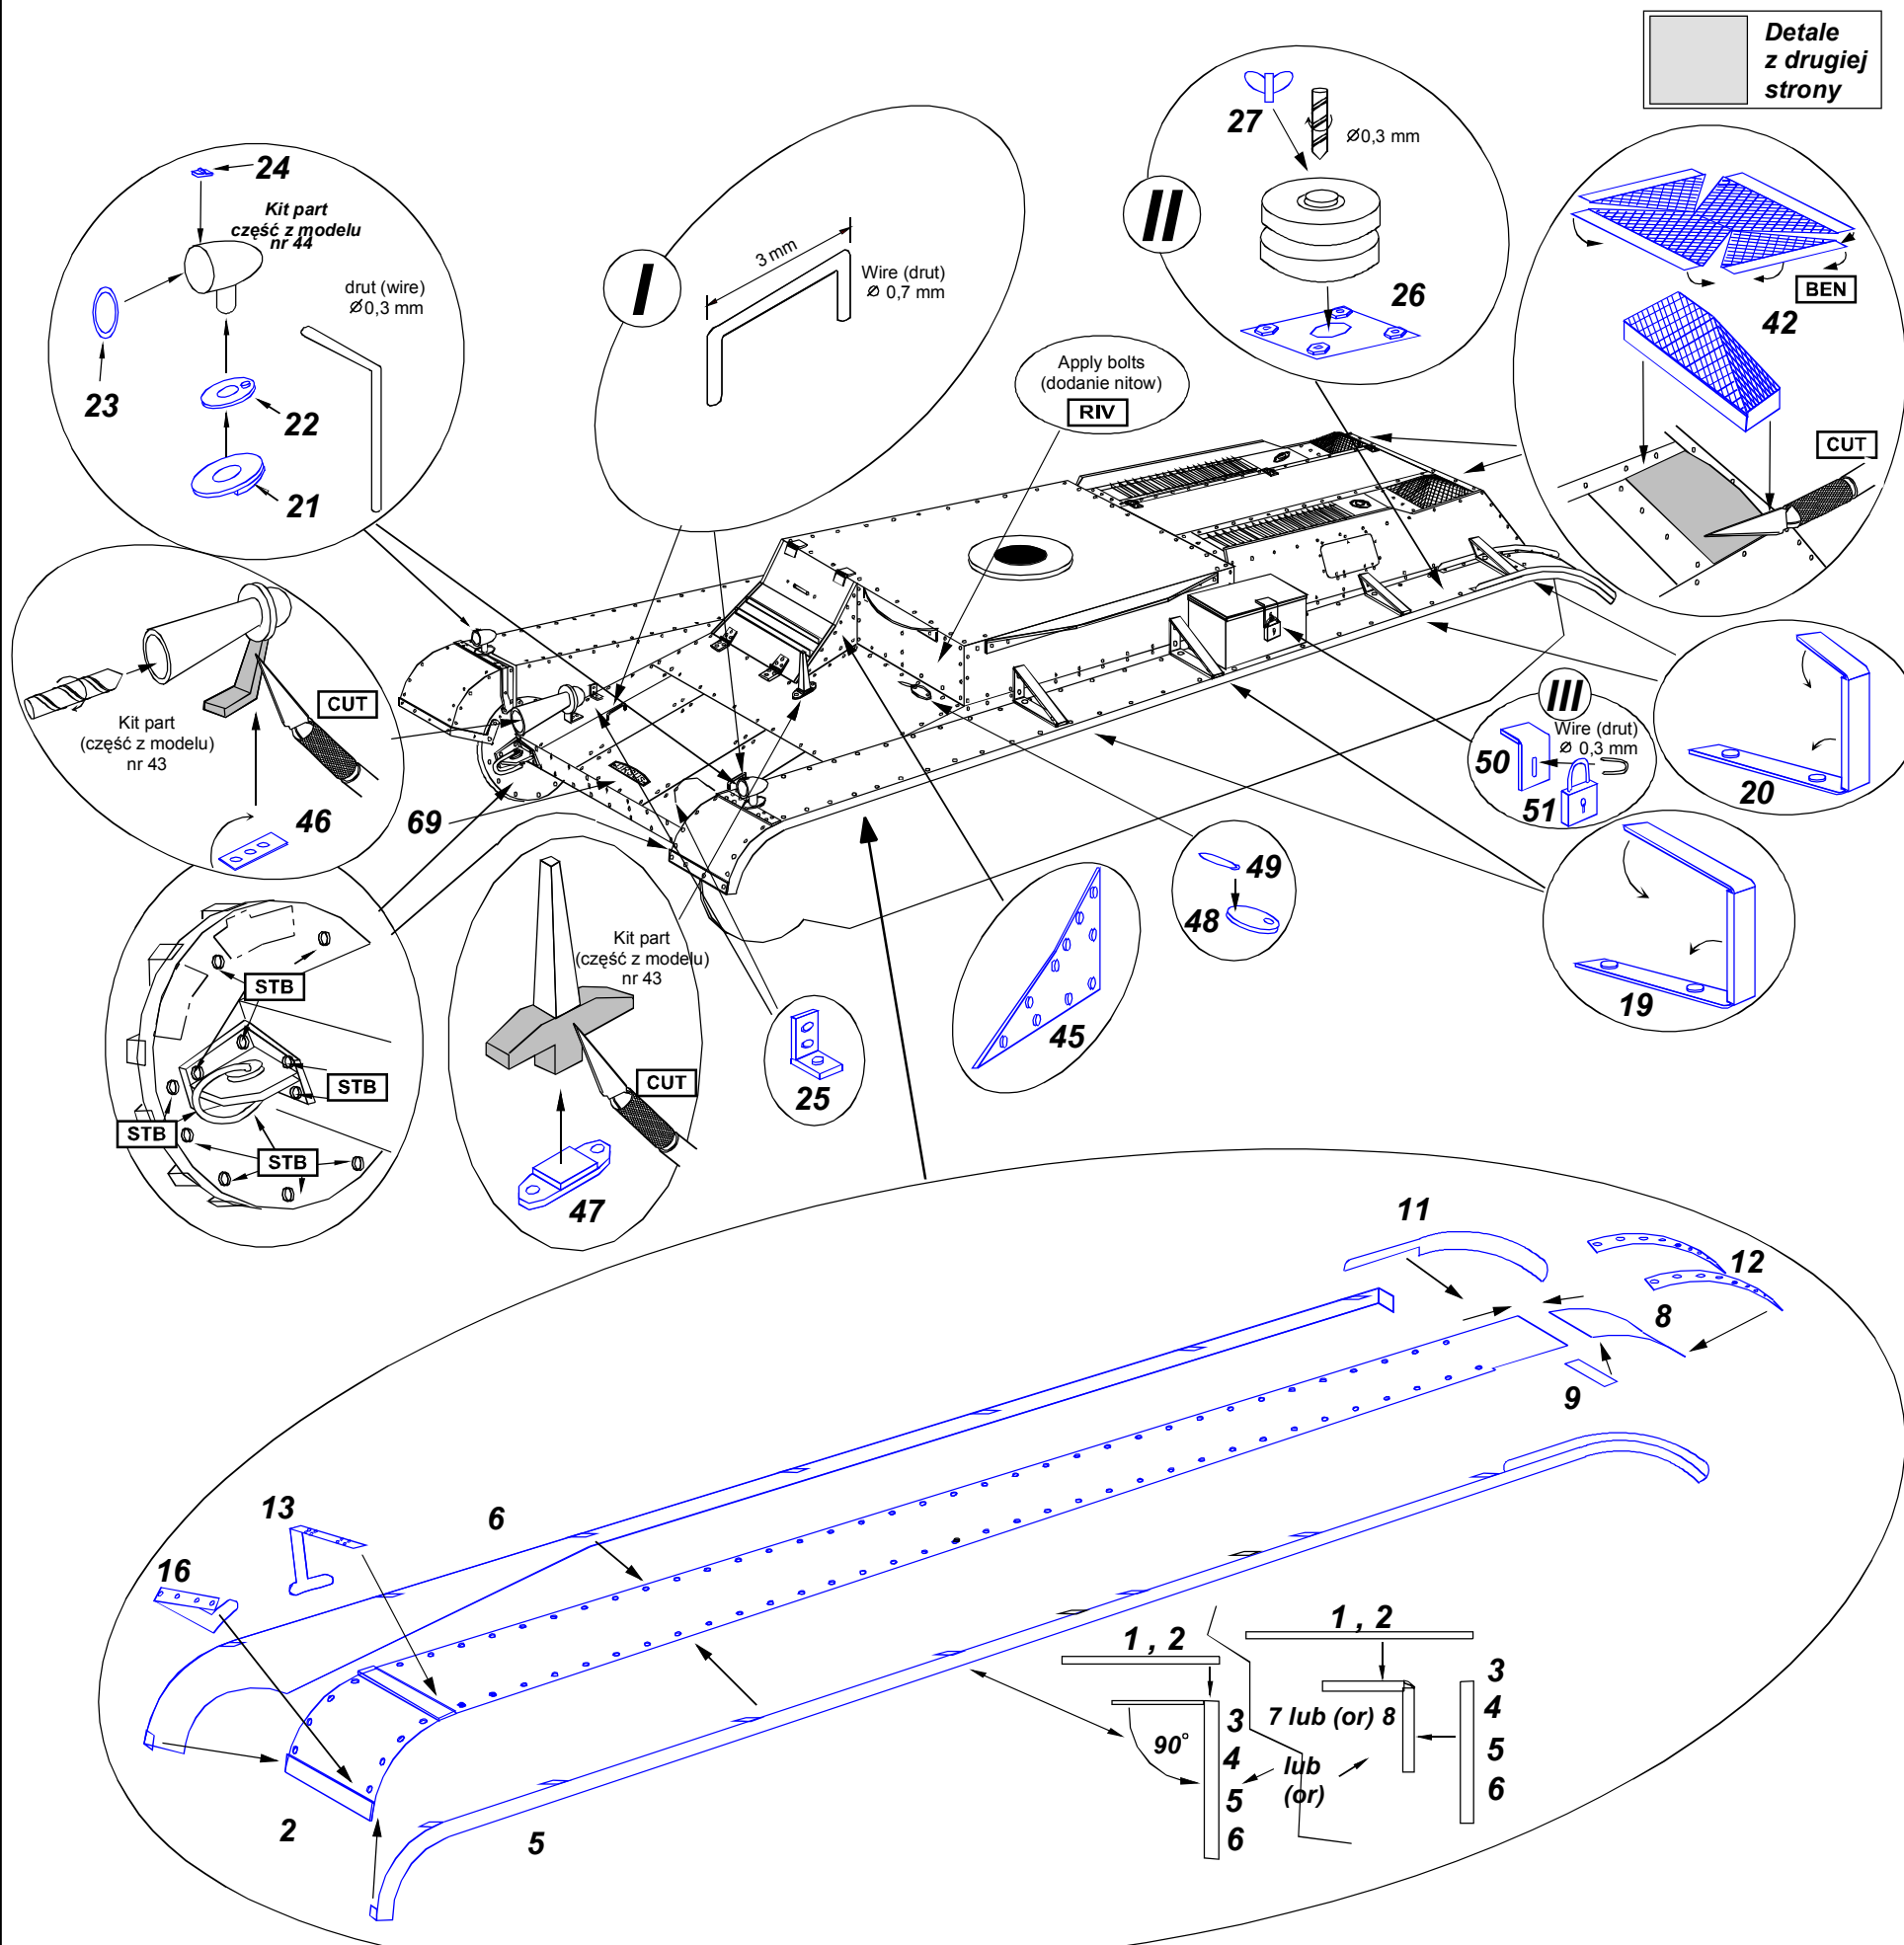

OSTRZEŻENIE

Jakiegolwiek kopiowanie, produkowanie i reprodukcja wyrobów firmy ABER bez zezwolenia, w całości lub części jest surowo zabronione. Powyższe działania powodują powstanie odpowiedzialności cywilnej oraz mogą spowodować wszczęcie postępowania karnego.