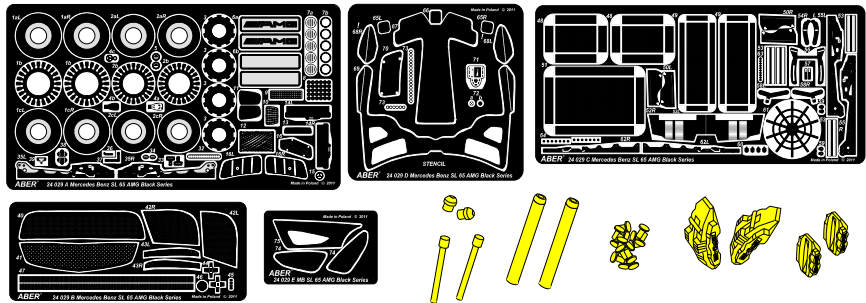

Mercedes Benz SL 65 AMG Black Series

1/24 upgrade set fit to Aoshima model

ABER® 24 029

WWW.ABER.NET.PL

Made in Poland © 2012