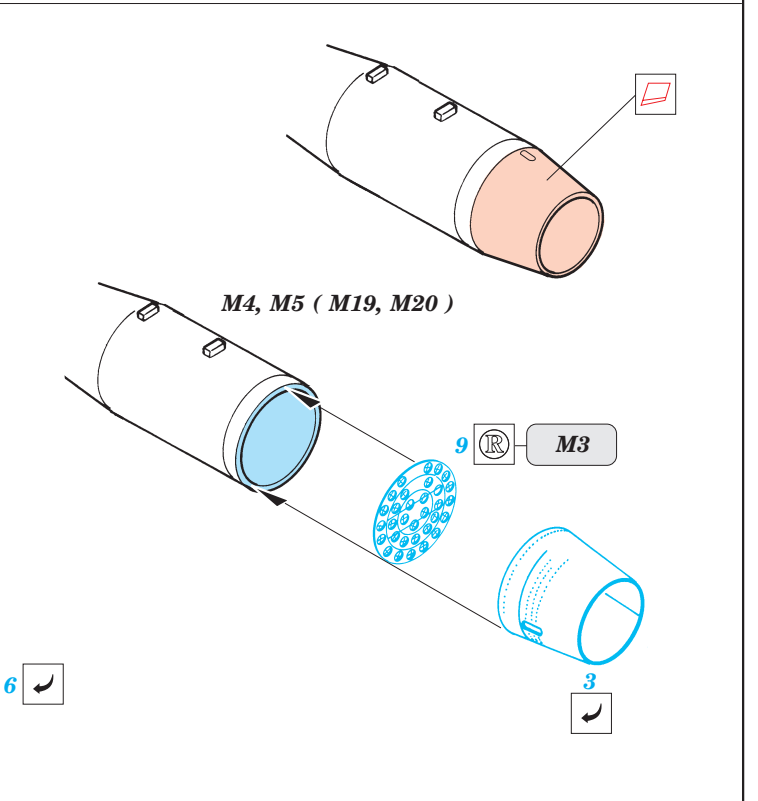

# MiG-21 MF exterior

1/32 scale detail set for Trumpeter kit • sada detailů pro model 1/32 Trumpeter

eduard

32 054

-  SYMMETRICAL ASSEMBLY  
SYMETRICKÁ MONTÁ
-  REMOVE  
ODSTRANIT
-  BEND  
OHNOUT
-  REPLACE  
NAHRADIT
-  GRIND  
OBROUSIT
-  OPTION  
VOLBA
-  DRILL HOLE  
VRTAT OTVOR

 ORIGINAL KIT PARTS  
PŮVODNÍ DÍLY STAVEBNICE

 PHOTO-ETCHED PARTS  
LEPTANÉ DÍLY

 PARTS TO BE REMOVED  
DÍLY K ODSTRANĚNÍ

 FILL  
TMELIT

2 sets

REFERENCES :  
 4+ Public. - MiG-21  
 Squadron/Signal No.1131 - MiG-21 Fishbed in action

For futher detail sets look for **eduard** 32 055 for MiG-21 MF (not included in this set)

PRINT

Look for **Express Mask XL 036** for 1/32 MiG-21 MF (not included in this set)